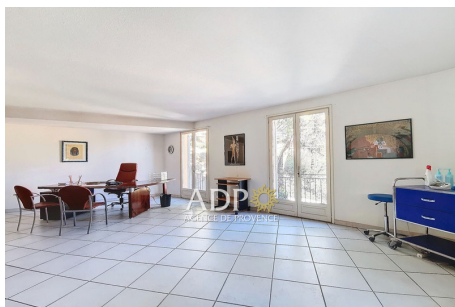

Agence de Provence - 6 place de la Foux - 06130 Grasse

Tél. +33 (0)4 93 36 07 50 - Info@agencedeprovence.com - www.agencedeprovence.com

RCS B 415 851 112 - Code NAF 6831Z - SIRET 415 851 112 00011 - Document non contractuel